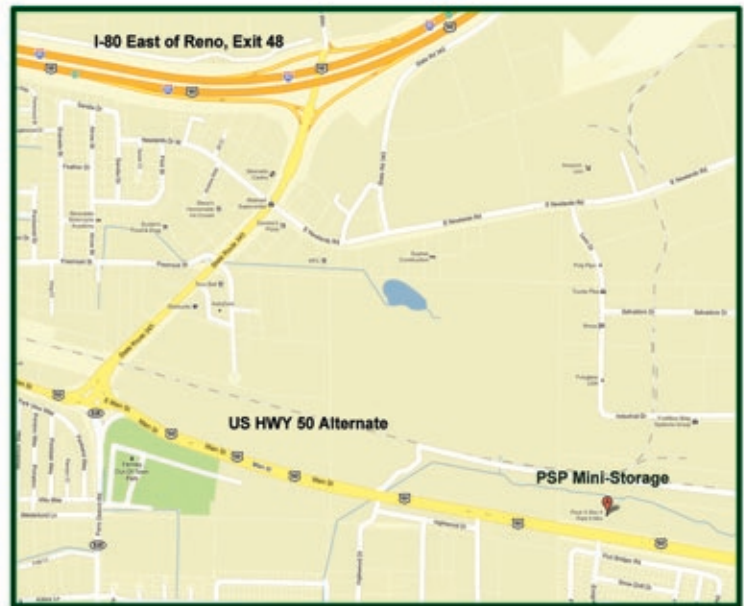

Welcome

BURNERS!

Fernley is the nearest incorporated town to the Black Rock Desert. Our Burning Man Festival tenants safely store their gear and RV's at PSP Mini-Storage in Fernley. Our resident managers are on site to assist with your needs; from late arrivals to answering questions regarding the local area.

We are **ONLY 5 minutes from Wadsworth**

Use your smartphone to scan the left image to see our rates!

Need a QR code reader?
Get the app free at:
reader.kaywa.com

Detailed Driving Directions

Take I-80 east of Reno
Exit 48 off I-80, travel south to round-a-bout
Hwy 50 E to Fallon
Travel 1 Mile
Located on North side of Hwy
Watch for our sign on the left side